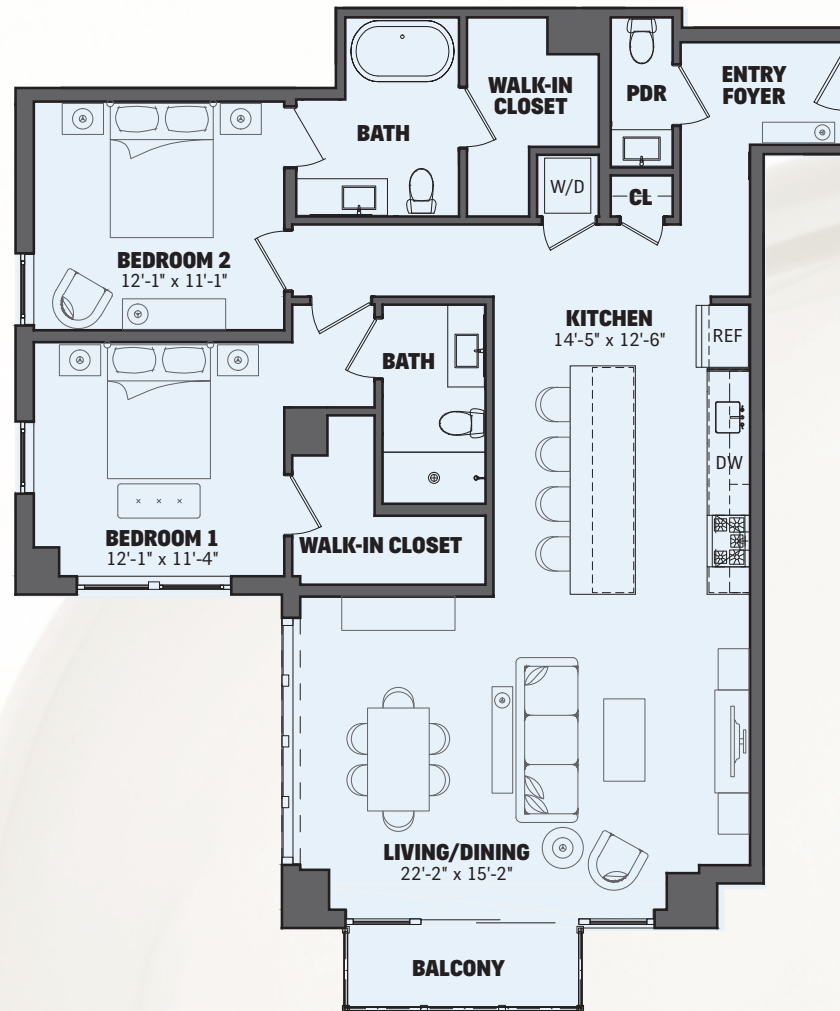

PENINSULA

UNIT 808

2 bedroom | 2.5 bath

1,332 sq. ft.

88 V Street S.W.
Washington, DC 20024

Floorplans are for illustrative purposes only. Dimensions are approximate. CCRE reserves the right to modify plans and specifications without notice.