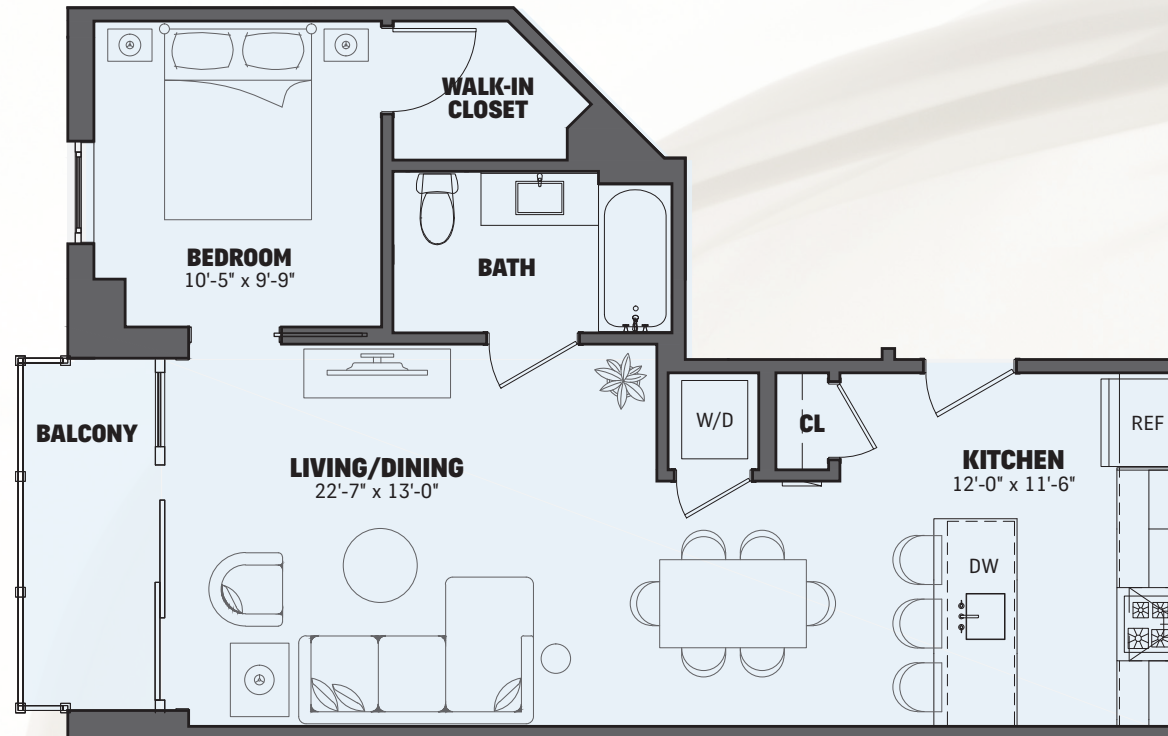

PENINSULA

UNIT 710

1 bedroom | 1 bath

664 sq. ft.

88 V Street S.W.
Washington, DC 20024

Floorplans are for illustrative purposes only. Dimensions are approximate. CCRE reserves the right to modify plans and specifications without notice.