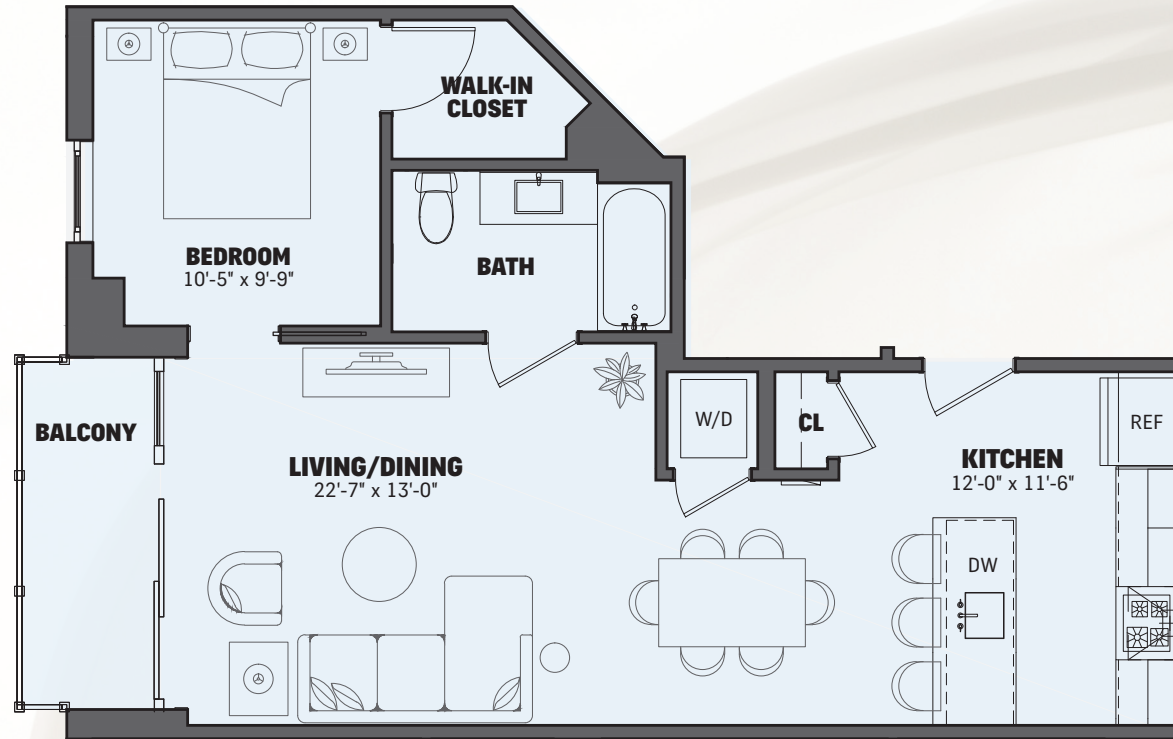

**UNIT 610**  
1 bedroom | 1 bath  
664 sq. ft.

88 V Street S.W.  
Washington, DC 20024

Floorplans are for illustrative purposes only. Dimensions are approximate. CCRE reserves the right to modify plans and specifications without notice.