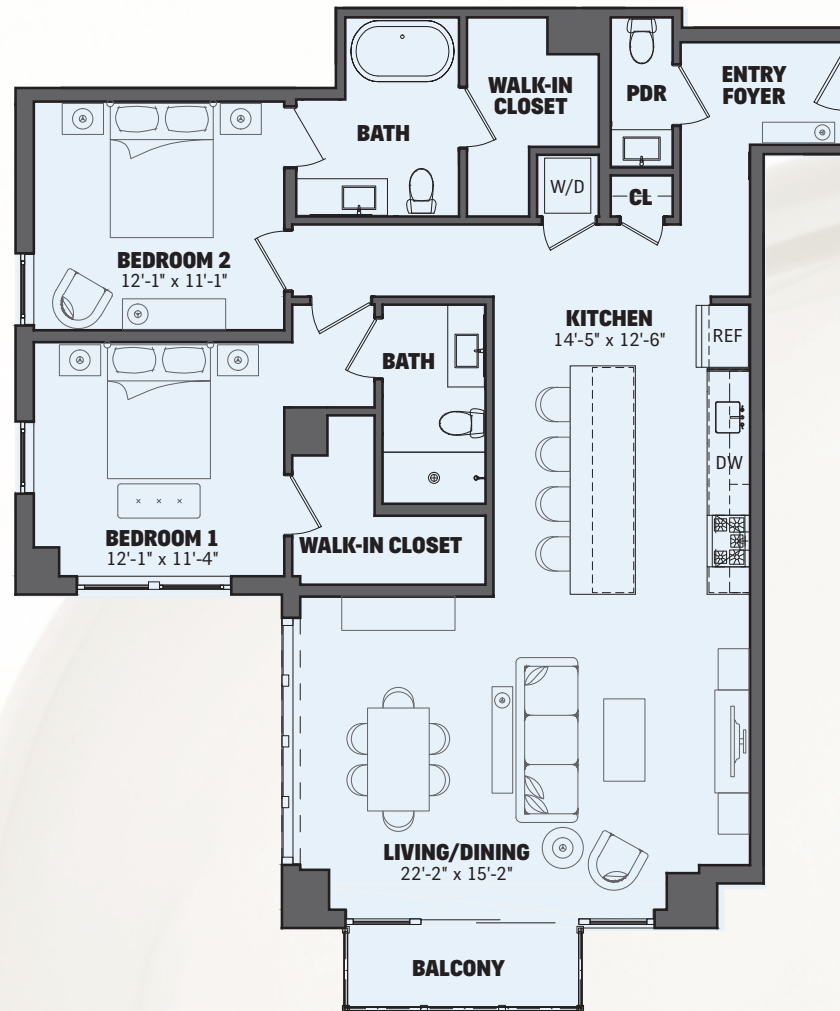

PENINSULA

UNIT 608

2 bedroom | 2.5 bath

1,332 sq. ft.

88 V Street S.W.
Washington, DC 20024

Floorplans are for illustrative purposes only. Dimensions are approximate. CCRE reserves the right to modify plans and specifications without notice.