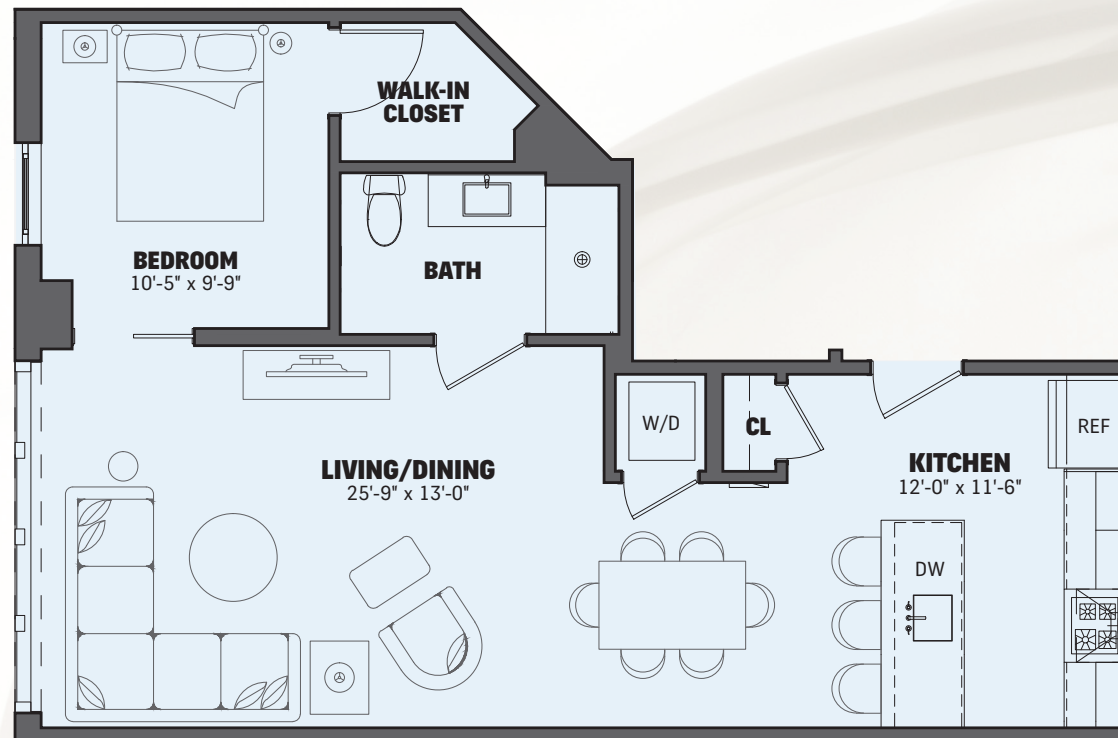

PENINSULA

UNIT 510

1 bedroom | 1 bath

706 sq. ft.

88 V Street S.W.
Washington, DC 20024

Floorplans are for illustrative purposes only. Dimensions are approximate. CCRE reserves the right to modify plans and specifications without notice.