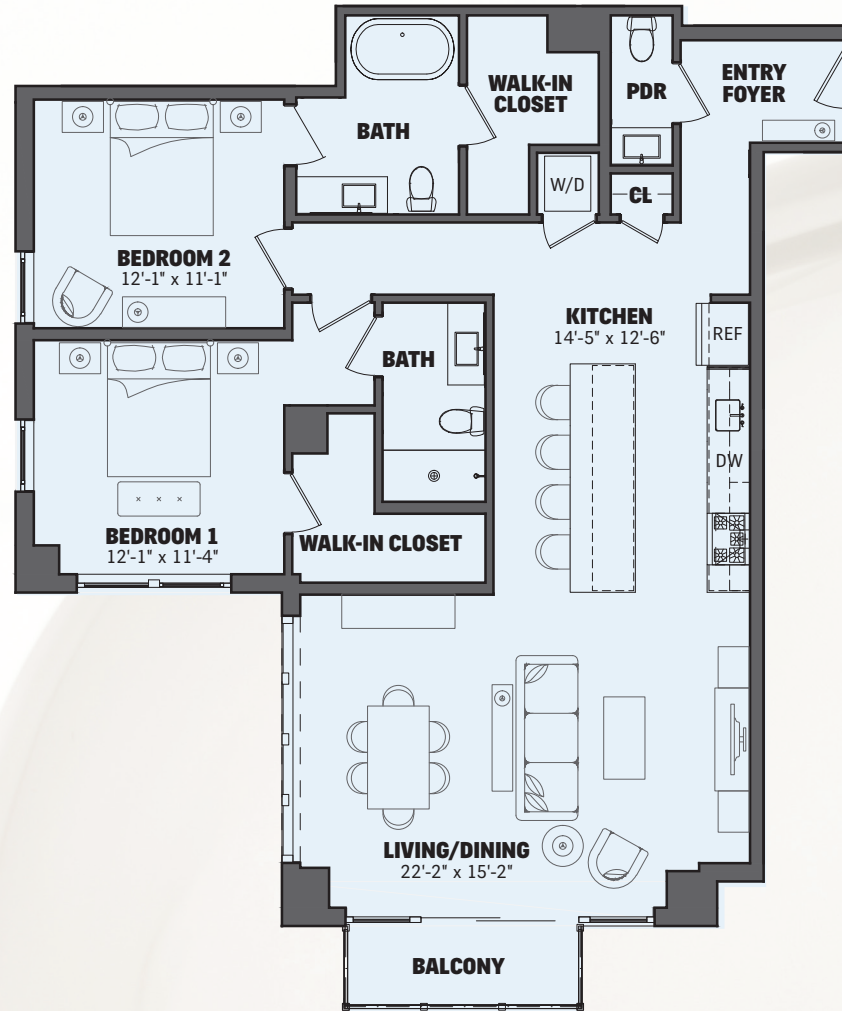

PENINSULA

UNIT 208

2 bedroom | 2.5 bath

1,332 sq. ft.

88 V Street S.W.
Washington, DC 20024

Floorplans are for illustrative purposes only. Dimensions are approximate. CCRE reserves the right to modify plans and specifications without notice.