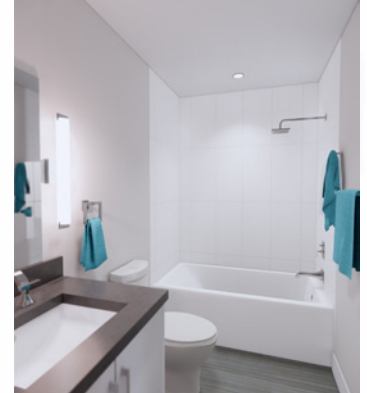

Bathtub configuration

VANITY

- Thermofoil white high gloss finish
- Frameless slab style doors and drawers
- Full extension ball bearing glides with soft close drawers and doors
- Shadow Gray quartz counter tops
- Dual sconce vanity fixtures producing 1600 lumens for ultimate clarity